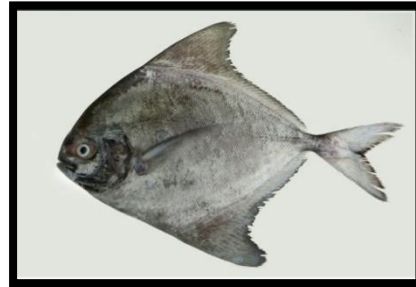

BLACK POMFRET

Stock : Live, Fresh, Frozen, and Sliced
Size : Medium
Latin : Parastromateus Niger
Weight : 300 – 600 gr